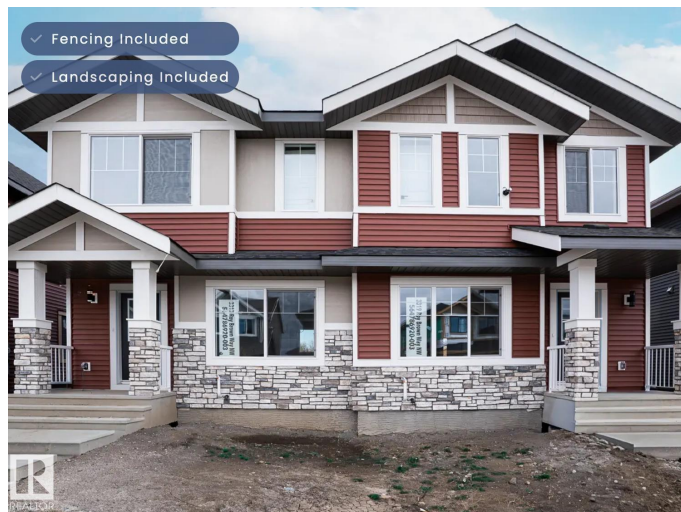

\$539,900 - 3317 Roy Brown Wy Nw, Edmonton

MLS® #E4443738

\$539,900

3 Bedroom, 3.00 Bathroom, 1,520 sqft
Single Family on 0.07 Acres

Griesbach, Edmonton, Alberta

Welcome to this beautifully designed half duplex by Landmark Homes, located in the award-winning community of Griesbach. Built with wellness and efficiency in mind, this home features a 3 Stage Medical-Grade Air Purification System and a Hi-Velocity Heating System for superior comfort and indoor air quality. The Navien Tankless Hot Water Heater provides endless hot water while saving on utility costs. Thoughtfully crafted, the home includes a convenient side entry—ideal for a future legal suite or private access. Outside, enjoy the low-maintenance lifestyle with full landscaping, fencing, a pressure-treated deck, and a detached garage all included. Inside, cozy up by the electric fireplace in the open-concept living space. Whether you're looking to invest or settle down, this quick possession home offers unbeatable value, efficiency, and style in one of Edmonton's most desirable master-planned communities. (id:6289)

Built in 2025

Essential Information

Listing #	E4443738
Price	\$539,900
Bedrooms	3
Bathrooms	3.00
Half Baths	1
Square Footage	1,520

Acres 0.07
Year Built 2025
Type Single Family
Sub-Type Freehold

Community Information