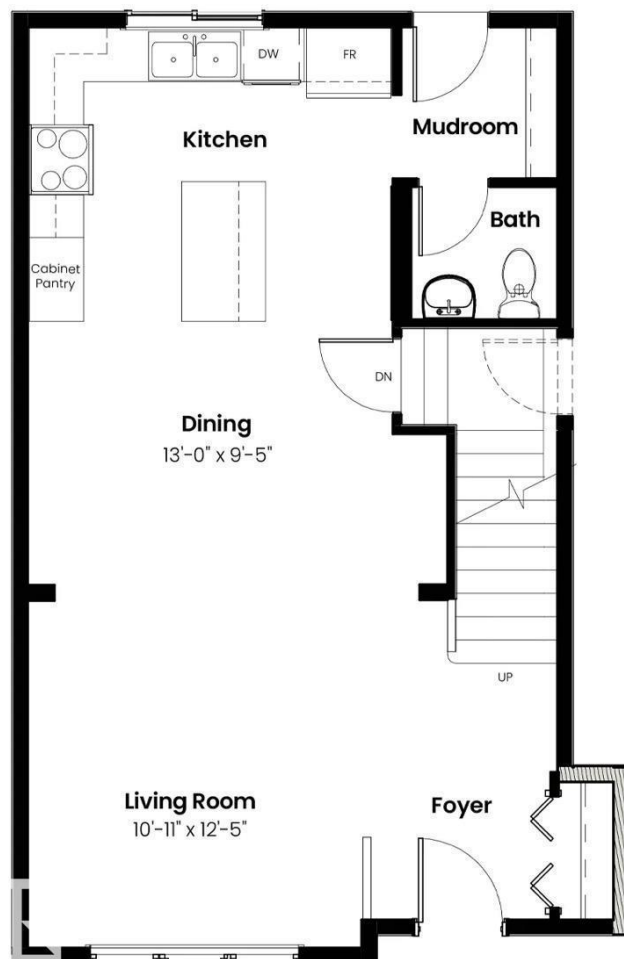

\$539,900 - 3317 Roy Brown Wy Nw, Edmonton

MLS® #E4443738

\$539,900

3 Bedroom, 3.00 Bathroom, 1,520 sqft
Single Family on 0.07 Acres

Griesbach, Edmonton, Alberta

Welcome to this beautifully designed half duplex by Landmark Homes, located in the award-winning community of Griesbach. Built with wellness and efficiency in mind, this home features a 3 Stage Medical-Grade Air Purification System and a Hi-Velocity Heating System for superior comfort and indoor air quality. The Navien Tankless Hot Water Heater provides endless hot water while saving on utility costs. Thoughtfully crafted, the home includes a convenient side entry—ideal for a future legal suite or private access. Outside, enjoy the low-maintenance lifestyle with full landscaping, fencing, a pressure-treated deck, and a detached garage all included. Inside, cozy up by the electric fireplace in the open-concept living space. Whether you're looking to invest or settle down, this quick possession home offers unbeatable value, efficiency, and style in one of Edmonton's most desirable master-planned communities. (id:6289)

Built in 2025

Essential Information

Listing #	E4443738
Price	\$539,900
Bedrooms	3
Bathrooms	3.00
Half Baths	1
Square Footage	1,520

Acres 0.07
Year Built 2025
Type Single Family
Sub-Type Freehold

Community Information